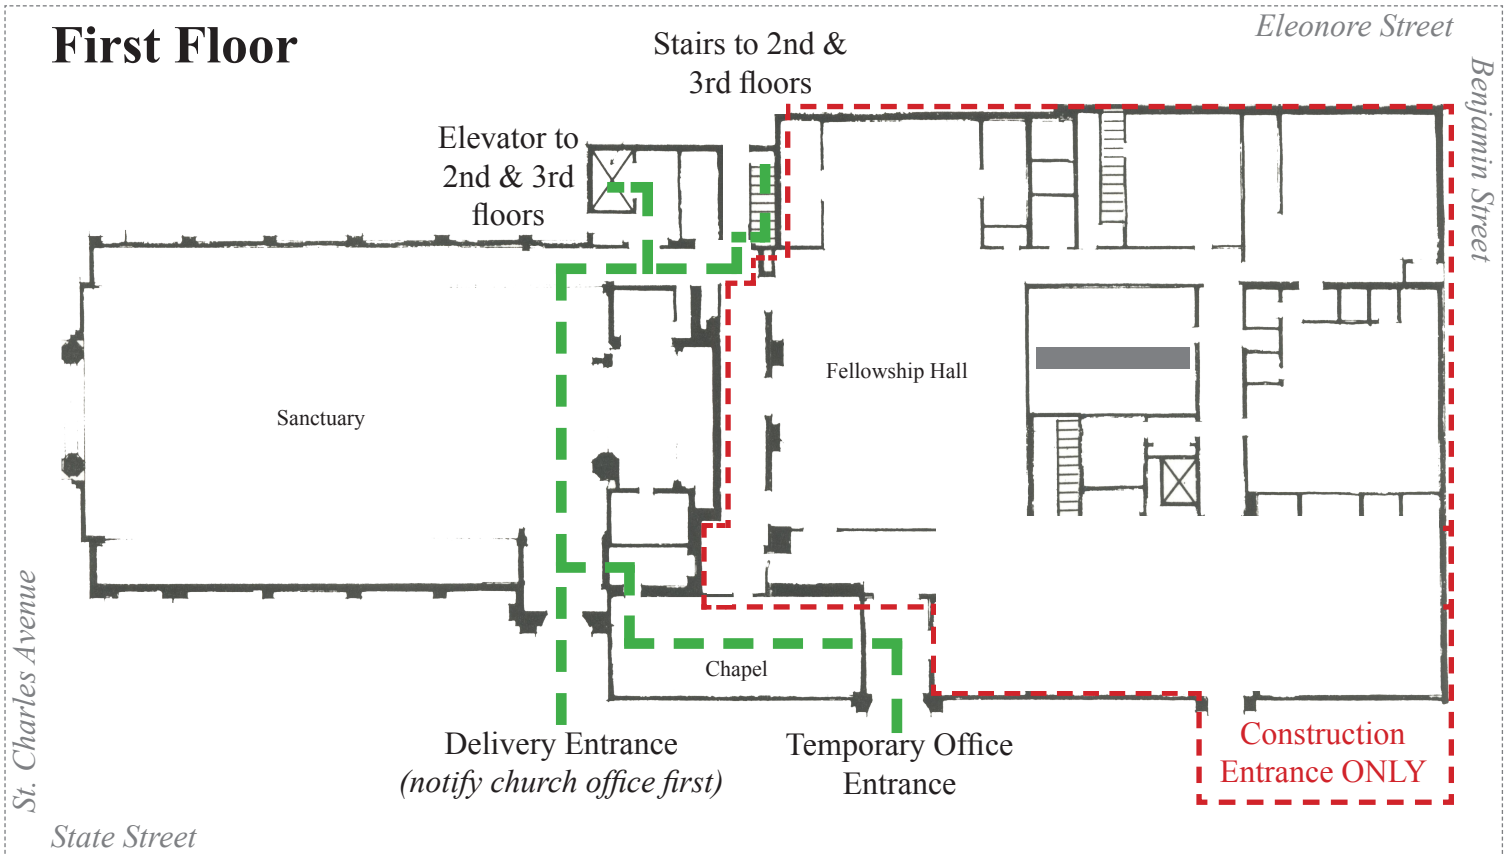

2012 Temporary Building Access Map for St. Charles Avenue Presbyterian Church

First Floor

If you need assistance,
please call one of the
following numbers:

Church Office
(504) 897-0101

STAIR Office
(504)899-0820

Nursery School
(504) 891-5101

Second Floor